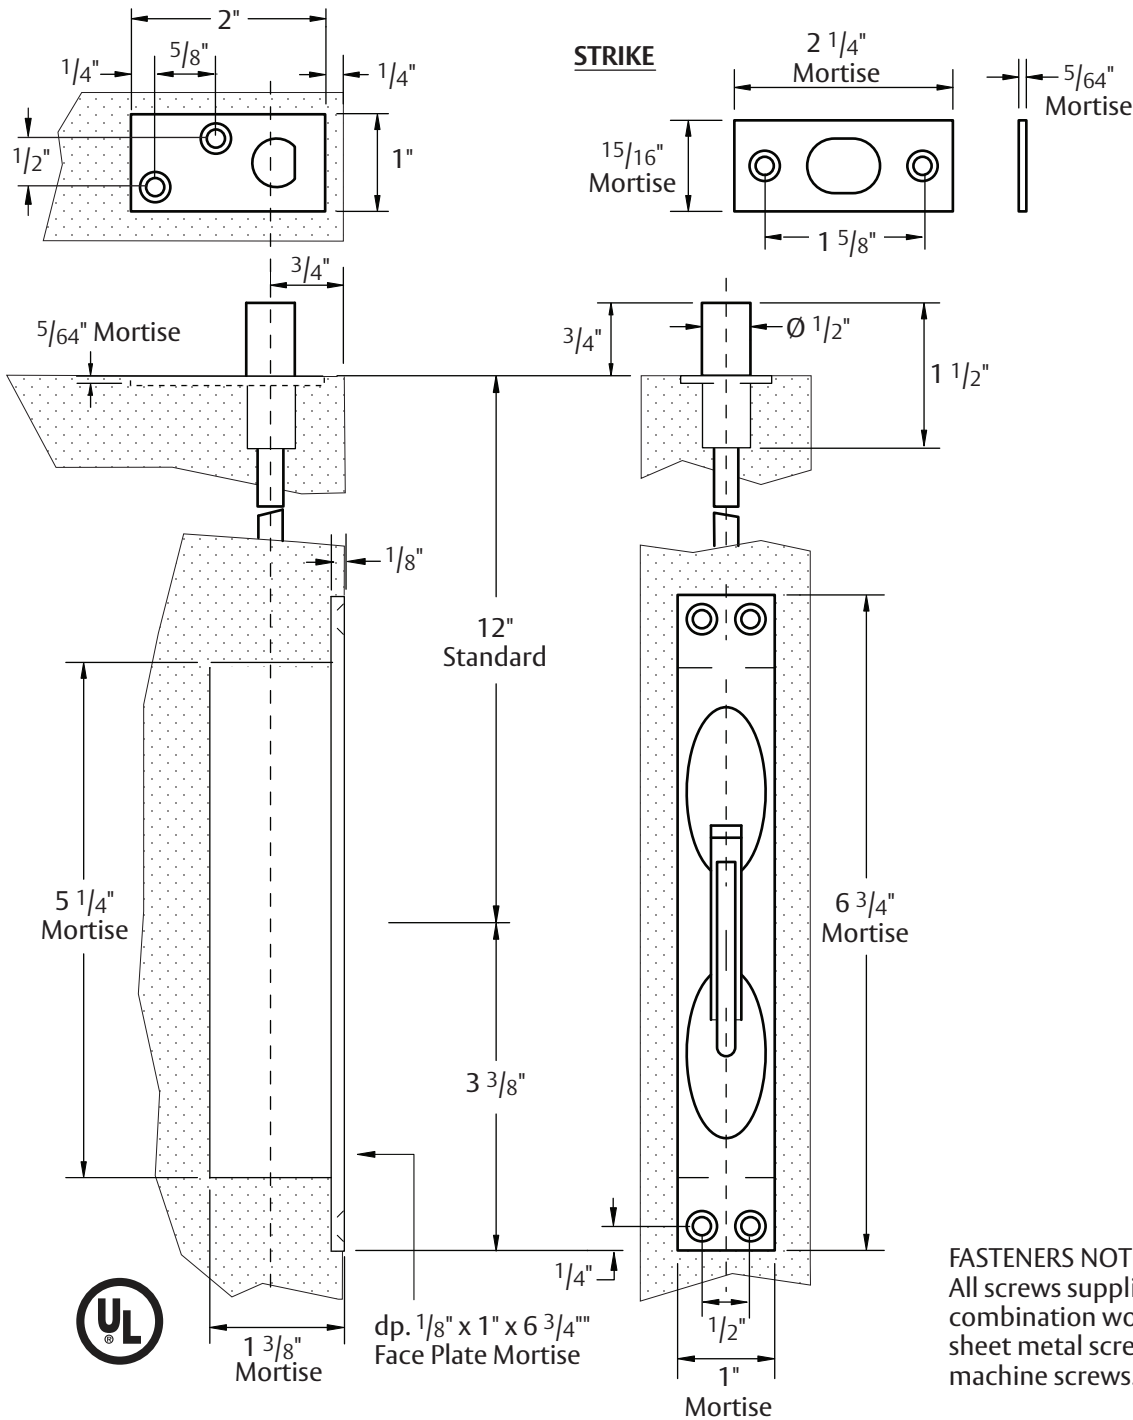

555 Extension Flush Bolt

ASSA ABLOY

ROCKWOOD®

The global leader in door opening solutions

NOT TO SCALE

Template T-555

Effective date: July 23, 2015
Supersedes: All Previous

NOTE: Rockwood reserves the right to make product changes and is not responsible for obsolete template errors. To ensure your template is current, please visit our website at www.rockwoodmfg.com or call us at 800-458-2424

FASTENERS NOTE:
 All screws supplied are #8 combination wood screws, sheet metal screws, machine screws.

Rockwood Manufacturing Company
 Rockwood, Pennsylvania 15557
 Phone: (800) 458-2424 • Fax: (800) 922-9212
www.rockwoodmfg.com • rockwoodorders@assaabloy.com