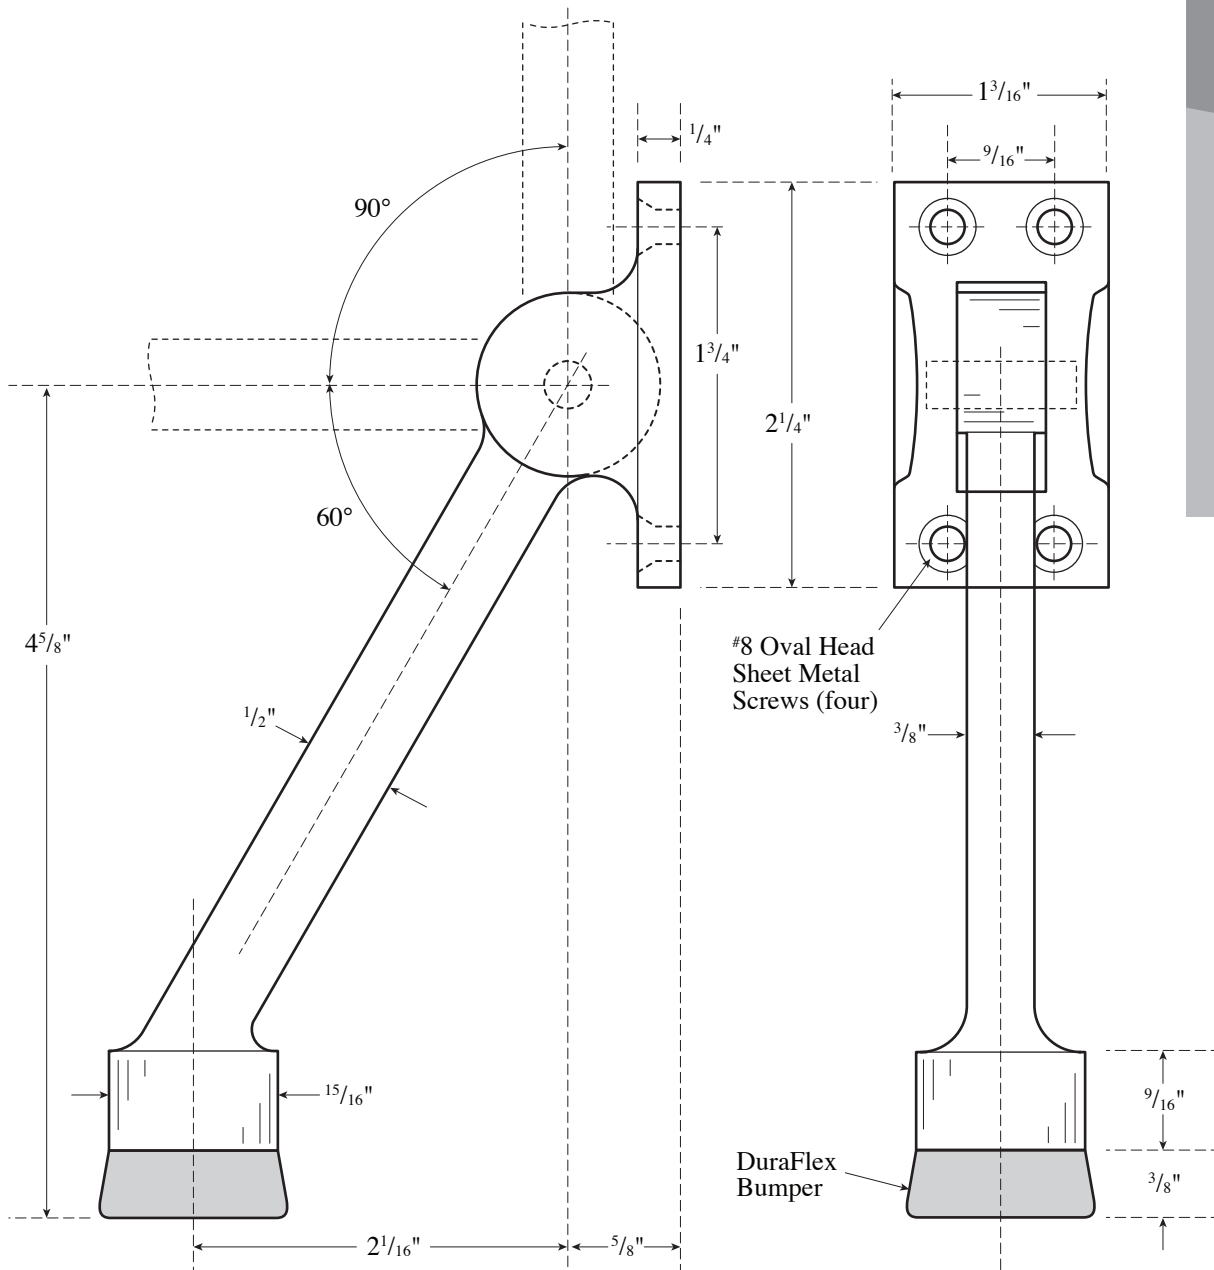

Architectural Door Accessories

ASSA ABLOY

Rockwood 461L Kick Down Door Stop

The global leader in
door opening solutions

NOT TO SCALE

Template T-461L

Effective date: January 1, 2017
Supersedes: All Previous

NOTE: ASSA ABLOY reserves the right to make product changes and is not responsible for obsolete template errors. To ensure your template is current, please visit our website at www.rockwoodmfg.com or call us at 800-458-2424

MATERIAL: Solid Cast Brass with DuraFlex Bumper

FASTENERS NOTE: 4 ea. #8 x 3/4" Oval Head Sheet Metal Screws

300 Main Street
Rockwood, Pennsylvania 15557
P: 800.458.2424 | F: 800.922.9212
www.rockwoodmfg.com | orders.rockwood@assaabloy.com

T-461L - 1/17