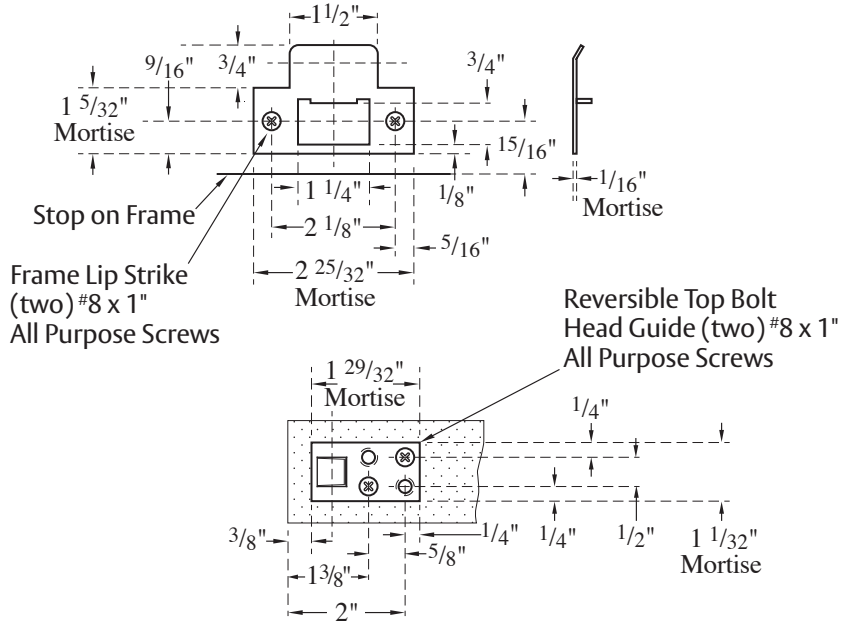

2849 Self Latching Top Flush Bolt

ASSA ABLOY

ROCKWOOD®

The global leader in
door opening solutions

NOT TO SCALE

Template T-2849 SLTB

Effective date: July 23, 2015
Supersedes: All Previous

NOTE: Rockwood reserves the right to make product changes and is not responsible for obsolete template errors. To ensure your template is current, please visit our website at www.rockwoodmfg.com or call us at 800-458-2424

18BFB BOTTOM BOLT

IMPORTANT: The 18BFB will project during a fire. Do not cover with any edge mounted door hardware.

Rockwood Manufacturing Company
 Rockwood, Pennsylvania 15557
 Phone: (800) 458-2424 • Fax: (800) 922-9212
www.rockwoodmfg.com • rockwoodorders@assaabloy.com