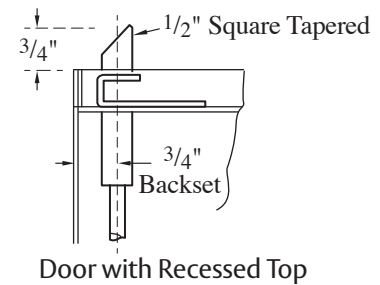

2849 Self Latching Top Flush Bolt

ASSA ABLOY

ROCKWOOD®

The global leader in
door opening solutions

NOT TO SCALE

Template T-2849 SLTB

Effective date: July 23, 2015
Supersedes: All Previous

NOTE: Rockwood reserves the right to make product changes and is not responsible for obsolete template errors. To ensure your template is current, please visit our website at www.rockwoodmfg.com or call us at 800-458-2424

18BFB BOTTOM BOLT

IMPORTANT: The 18BFB will project during a fire. Do not cover with any edge mounted door hardware.

Rockwood Manufacturing Company
 Rockwood, Pennsylvania 15557
 Phone: (800) 458-2424 • Fax: (800) 922-9212
www.rockwoodmfg.com • rockwoodorders@assaabloy.com