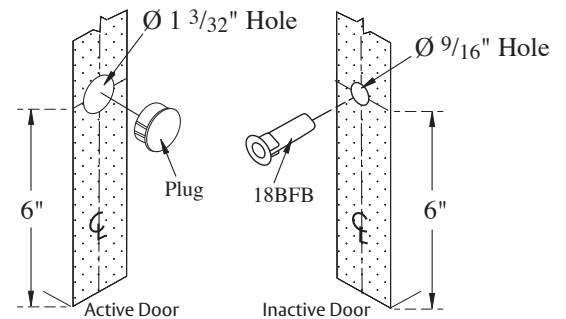

2849 Self Latching Top Flush Bolt

ASSA ABLOY

ROCKWOOD®

The global leader in
door opening solutions

NOT TO SCALE

Template T-2849 SLTB

Effective date: July 23, 2015
Supersedes: All Previous

NOTE: Rockwood reserves the right to make product changes and is not responsible for obsolete template errors. To ensure your template is current, please visit our website at www.rockwoodmfg.com or call us at 800-458-2424

18BFB BOTTOM BOLT

IMPORTANT: The 18BFB will project during a fire. Do not cover with any edge mounted door hardware.

Rockwood Manufacturing Company
 Rockwood, Pennsylvania 15557
 Phone: (800) 458-2424 • Fax: (800) 922-9212
www.rockwoodmfg.com • rockwoodorders@assaabloy.com