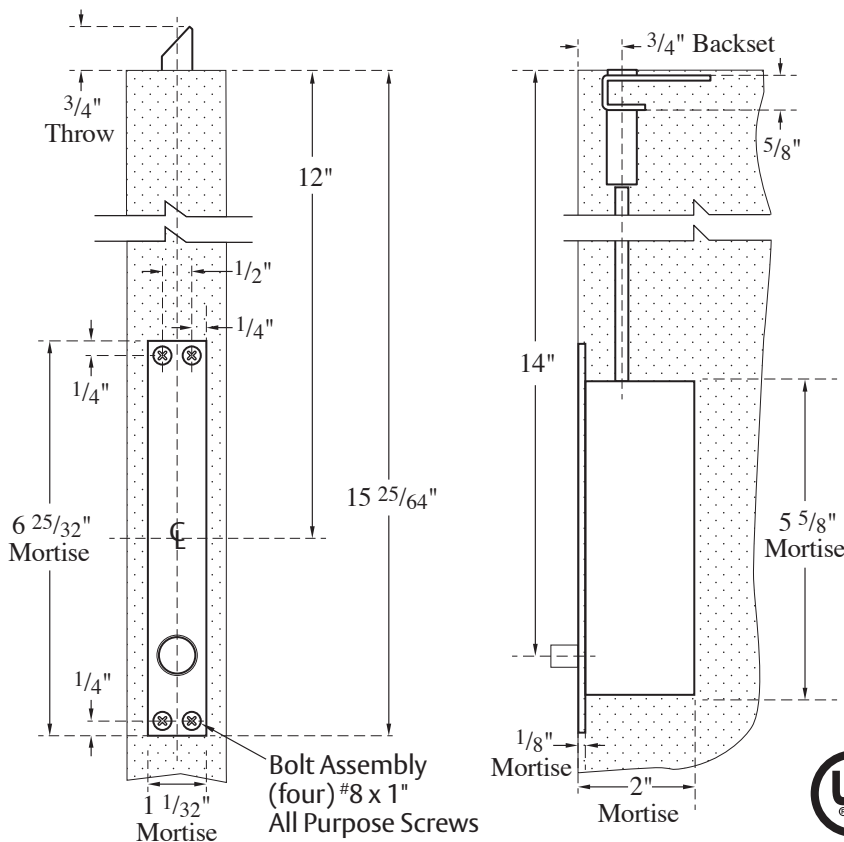

2849 Self Latching Top Flush Bolt

ASSA ABLOY

ROCKWOOD®

The global leader in
door opening solutions

NOT TO SCALE

Template T-2849 SLTB

Effective date: July 23, 2015
Supersedes: All Previous

NOTE: Rockwood reserves the right to make product changes and is not responsible for obsolete template errors. To ensure your template is current, please visit our website at www.rockwoodmfg.com or call us at 800-458-2424

18BFB BOTTOM BOLT

IMPORTANT: The 18BFB will project during a fire. Do not cover with any edge mounted door hardware.

Rockwood Manufacturing Company
 Rockwood, Pennsylvania 15557
 Phone: (800) 458-2424 • Fax: (800) 922-9212
www.rockwoodmfg.com • rockwoodorders@assaabloy.com