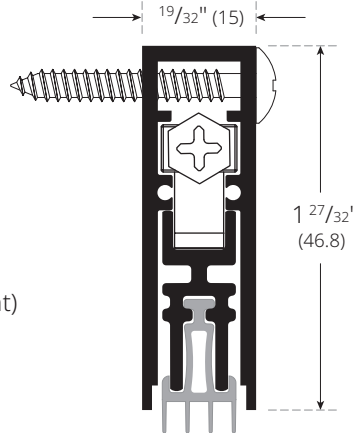

CUT SHEET

PEMKO
ASSA ABLOY

PEMKO DOOR BOTTOMS

Automatic Door Bottoms

Experience a safer
and more open world

STC4131_PK

BHMA
CERTIFIED

AVAILABLE FINISHES: **10BE**, **BSP**, **C**, **D**, **WSP**

WIDTH: $1\frac{9}{32}$ " (15.1 mm)

HEIGHT: $1\frac{27}{32}$ " (46.8 mm)

10BE (Dark Oxidized Satin Bronze Equivalent)

BSP (Black Suede Powder Coat)

C (Clear Anodized)

D (Dark Bronze Anodized)

WSP (White Suede Powder Coat)