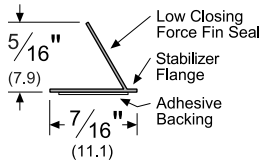

Architectural Door Accessories

ASSA ABLOY

Pemko Adhesive Gasketing: Silicone Seal Adhesive-backed Fire and Smoke Gasketing

The global leader in
door opening solutions

S44_

AVAILABLE FINISHES: **BL, C, D, GR, W**
AVAILABLE LENGTHS: **17', 18', 20', 21', 25', 30, 204', 510'**
WIDTH: **7/16" (11.1 mm)**
HEIGHT: **5/16" (7.9 mm)**