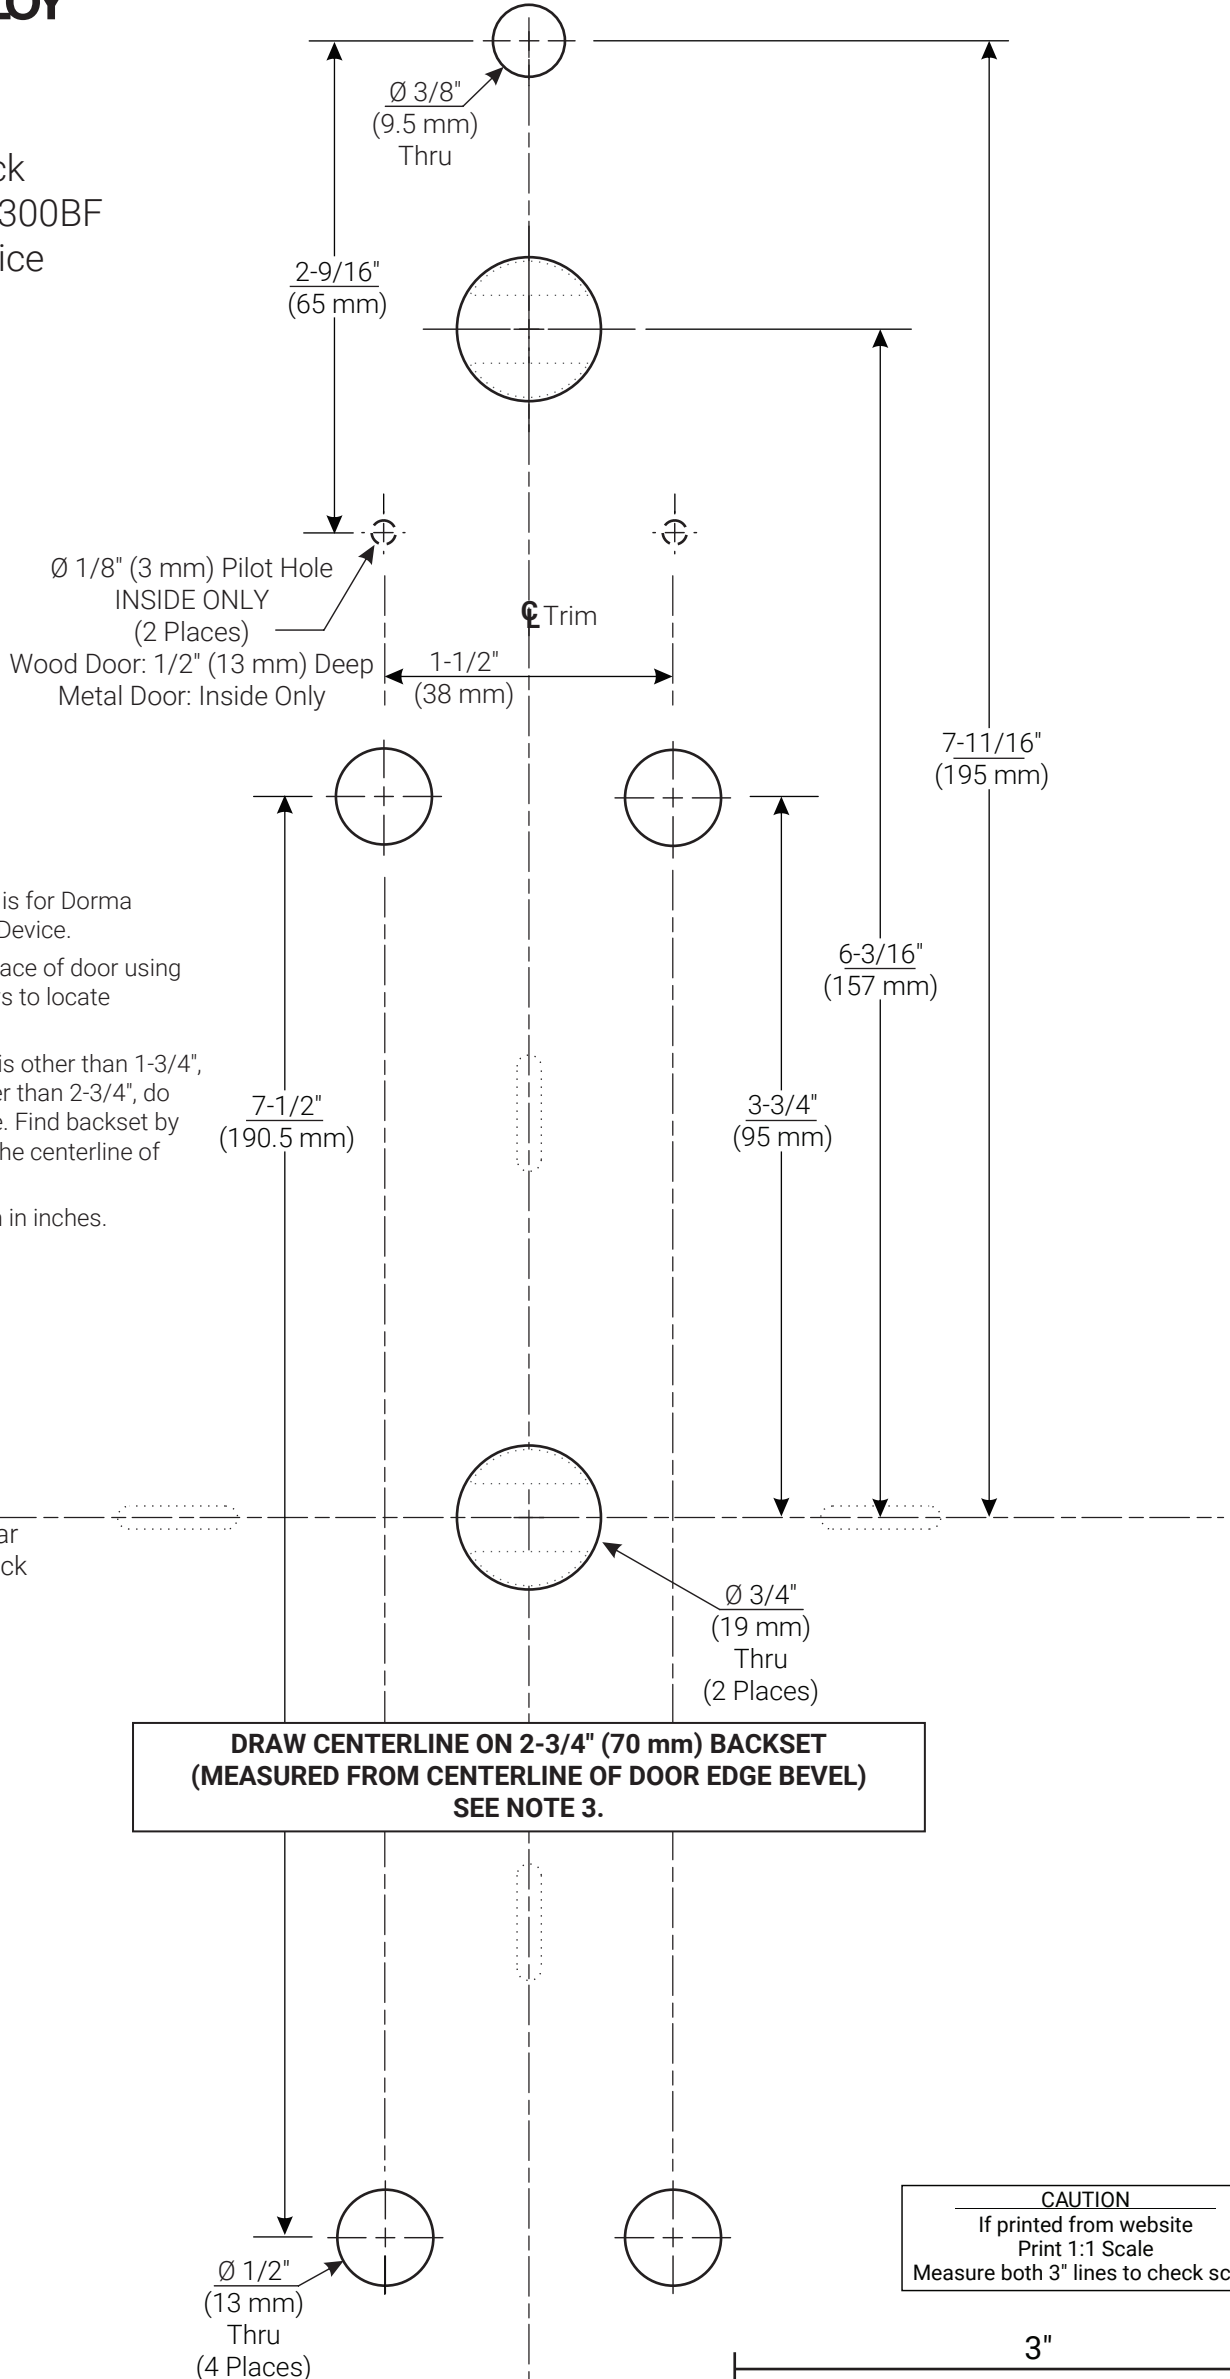

ACCENTRA

ASSA ABLOY

OUTSIDE OF DOOR

nexTouch®
Exit Trim Lock
For Dorma 9300BF
Rim Exit Device

NOTES:

1. This door marker is for Dorma 9300BF Rim Exit Device.
2. Apply to outside face of door using knockout windows to locate centerlines.
3. If door thickness is other than 1-3/4", or backset is other than 2-3/4", do not place on edge. Find backset by measuring from the centerline of beveled edge.
4. Dimensions given in inches.